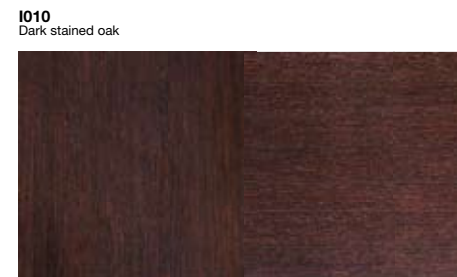

EDOC

FINISHES FINISHES FINISHES FINISHES FINISHES FINISHES

I001
Italian walnut

I020 Ebony
I002 Rosewood

Ref. page 3

I012
Bleached birch

I013 Zebrawood
I020 Ebony

Ref. page 5

I010
Dark stained oak

I012 Bleached birch
I011 Bleached oak

Ref. page 7

L016
Bright white

I018 Anthracite coloured oak
I018 Anthracite coloured oak

Ref. page 9

I001
Italian walnut

I001 Italian walnut
I002 Rosewood

I012
Bleached birch

I020 Ebony
I020 Ebony

I010
Dark stained oak

I010 Dark stained oak
I010 Dark stained oak

EDOC (H-L-P)

ED220 76 - 220 - 100
ED240 76 - 240 - 100

ED220A1 76 - 220 - 100/200
ED240A1 76 - 240 - 100/200