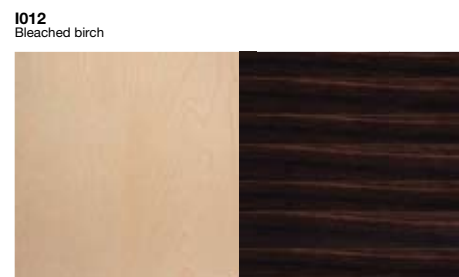

EDOC

FINISHES FINISHES FINISHES FINISHES FINISHES FINISHES

I001
Italian walnut

I020 Ebony
I002 Rosewood

Ref. page 3

I012
Bleached birch

I013 Zebrawood
I020 Ebony

Ref. page 5

I010
Dark stained oak

I012 Bleached birch
I011 Bleached oak

Ref. page 7

L016
Bright white

I018 Anthracite coloured oak
I018 Anthracite coloured oak

Ref. page 9

I001
Italian walnut

I001 Italian walnut
I002 Rosewood

I012
Bleached birch

I020 Ebony
I020 Ebony

I010
Dark stained oak

I010 Dark stained oak
I010 Dark stained oak

EDOC (H-L-P)

ED220 76 - 220 - 100
ED240 76 - 240 - 100

ED220A1 76 - 220 - 100/200
ED240A1 76 - 240 - 100/200