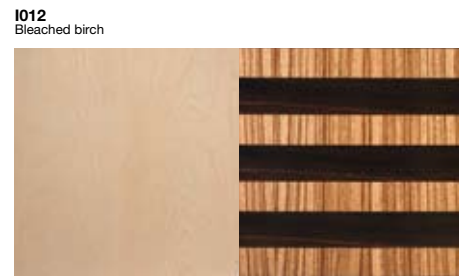

EDOC

FINISHES FINISHES FINISHES FINISHES FINISHES FINISHES

I001
Italian walnut

I020 Ebony
I002 Rosewood

Ref. page 3

I012
Bleached birch

I013 Zebrawood
I020 Ebony

Ref. page 5

I010
Dark stained oak

I012 Bleached birch
I011 Bleached oak

Ref. page 7

L016
Bright white

I018 Anthracite coloured oak
I018 Anthracite coloured oak

Ref. page 9

I001
Italian walnut

I001 Italian walnut
I002 Rosewood

I012
Bleached birch

I020 Ebony
I020 Ebony

I010
Dark stained oak

I010 Dark stained oak
I010 Dark stained oak

EDOC (H-L-P)

ED220 76 - 220 - 100
ED240 76 - 240 - 100

ED220A1 76 - 220 - 100/200
ED240A1 76 - 240 - 100/200