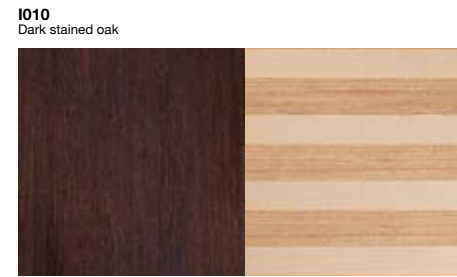

EDOC

FINISHES FINISHES FINISHES FINISHES FINISHES FINISHES

I001
Italian walnut

I020 Ebony
I002 Rosewood

Ref. page 3

I012
Bleached birch

I013 Zebrawood
I020 Ebony

Ref. page 5

I010
Dark stained oak

I012 Bleached birch
I011 Bleached oak

Ref. page 7

L016
Bright white

I018 Anthracite coloured oak
I018 Anthracite coloured oak

Ref. page 9

I001
Italian walnut

I001 Italian walnut
I002 Rosewood