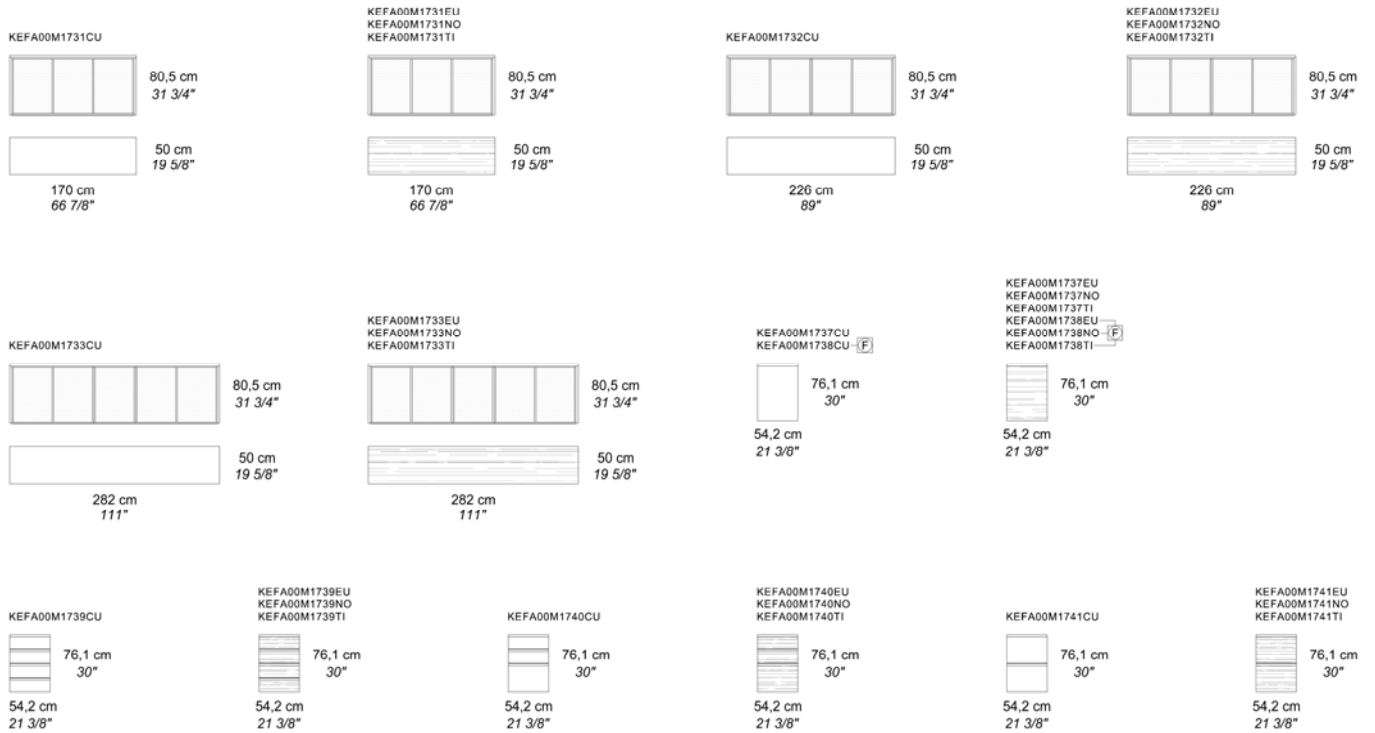

MOBILI BASSI / LOW CABINETS