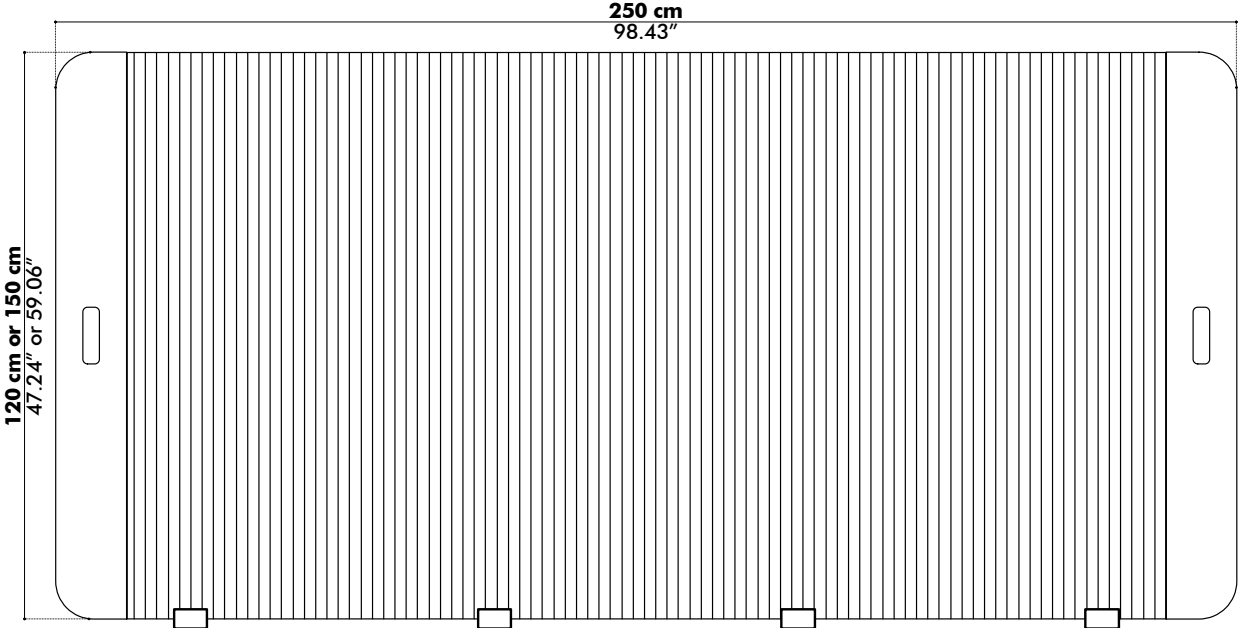

Dimensions

Acoustics

BuzziTwist

Equivalent sound absorption area in m² per object

Hz	Aeq/m ²
125	4.85
250	3.51
500	6.69
1000	8.14
2000	6.39
4000	6.15