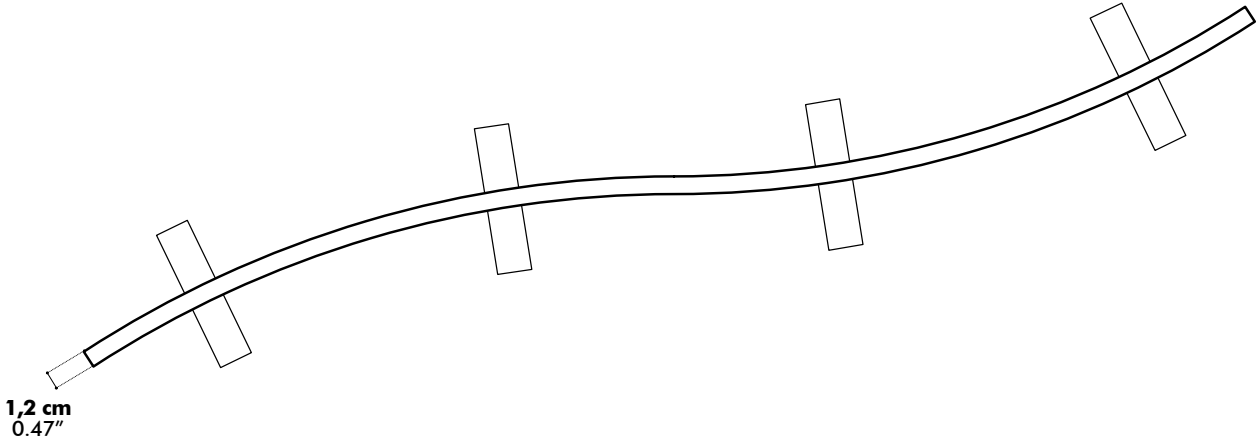

Dimensions

Acoustics

BuzziTwist

Equivalent sound absorption area in m² per object

Hz	Aeq/m ²
125	4.85
250	3.51
500	6.69
1000	8.14
2000	6.39
4000	6.15