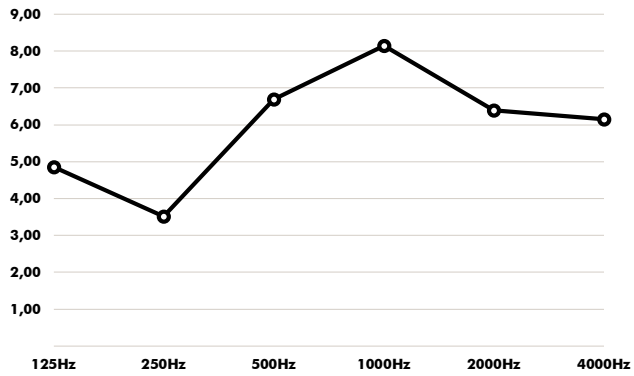

Dimensions

Acoustics

BuzziTwist

Equivalent sound absorption area in m² per object

Hz	Aeq/m ²
125	4.85
250	3.51
500	6.69
1000	8.14
2000	6.39
4000	6.15